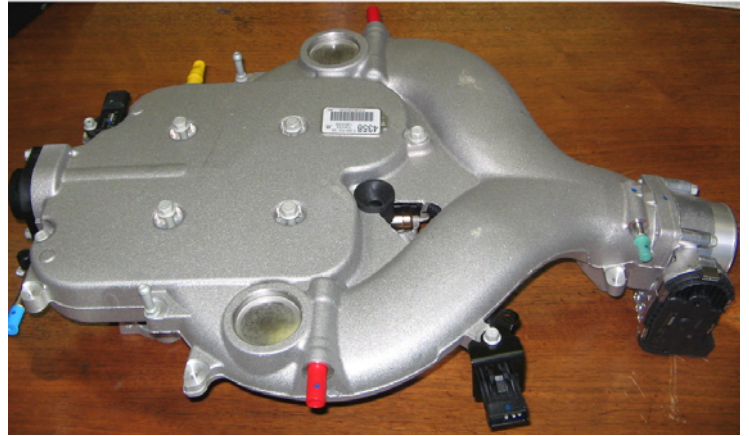

NEW OEM – GM Complete Manifolds

Cadillac 2 Piece Manifold Assembly #'s 12571079 & 12587556
(Complete Assembly # 12604358)

Qty: 128 pcs

Application: 2004-07 Cadillac SRX, CTS, STS with 3.6L Engine

Components Included:

- MAP Sensor #12575467 (Bosch 0 261 230 101) 2004-07 Cadillac SRX, CTS, STS 2.8L & 3.6L
- Air Inlet Control Tuning Valve # 12575124 (Superseded by 12586694) 2004-07 Cadillac SRX 3.6L
- Throttle Body Control # 12589056 (Bosch 0 280 750 202) 2004-07 Cadillac CTS, SRX, STS 3.6L
- Bosch Fuel Injectors (6) # 0 280 156 300 2004-07 Cadillac SRX, CTS, STS with 3.6L / 2.8L Engine